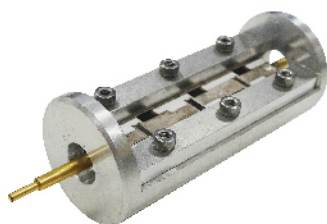

OTHERS

A781S4X-50-05-1TGN-5