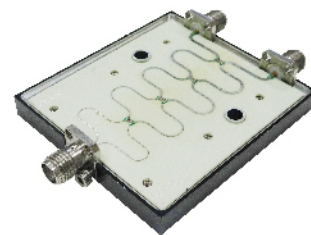

OTHERS

A781S4X-50-05-1TGN-5