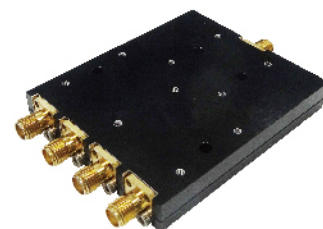

OTHERS

A781S4X-50-05-1TGN-5